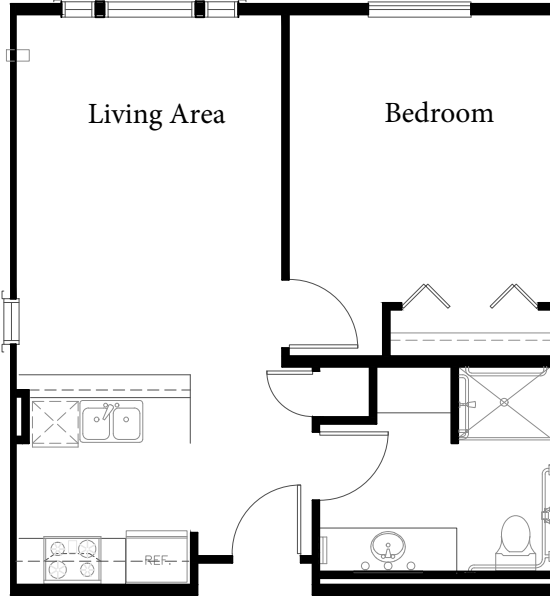

Providence John Gabriel House

Sample Apartment Layouts

Actual apartments may vary in layout or size depending on location in the building, or ADA features in the apartment.

Studio Apt. approx 400 sqft

1-Bedroom Apt. approx 600 sqft

2-Bedroom Apt. approx 800 sqft