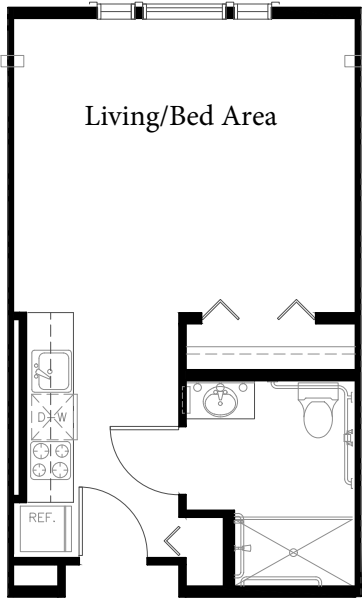

Providence John Gabriel House

Sample Apartment Layouts

Actual apartments may vary in layout or size depending on location in the building, or ADA features in the apartment.

Studio Apt. approx 400 sqft

1-Bedroom Apt. approx 600 sqft

2-Bedroom Apt. approx 800 sqft